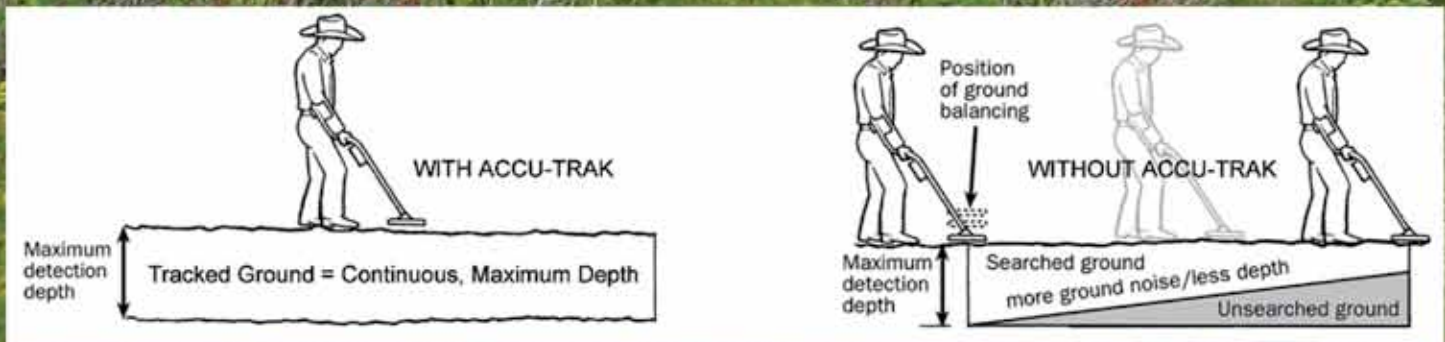

# Triple Frequency VLF Technology

**VLF technology is the traditional transmission frequency of detectors; from 6.4kHz for maximum depth, 20kHz for general detecting and super sensitive 60kHz to find the smallest gold nuggets. Minelab's exclusive triple frequency technology allows you to target different size nuggets at different depths, making it the hottest VLF detector on the market!!**

**ACCU-TRAK™ Ground Tracking gives you more depth!**

## Features

- Exclusive Triple Frequency VLF Operation with Switchable 6.4, 20, or 60kHz
- ACCU-TRAK™ Digital Ground Balancing
- Iron Rejection
- Variable Discrimination Control
- NiMH Rechargeable Battery
- Dual Mounting Position
- 10" Elliptical DD Goldsearch Coil