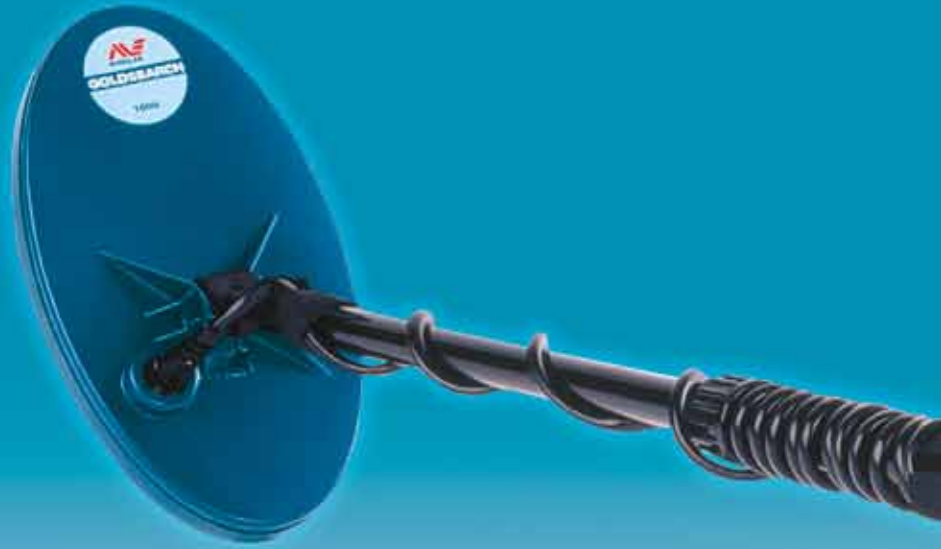

# Triple Frequency VLF Technology

**VLF technology is the traditional transmission frequency of detectors; from 6.4kHz for maximum depth, 20kHz for general detecting and super sensitive 60kHz to find the smallest gold nuggets. Minelab's exclusive triple frequency technology allows you to target different size nuggets at different depths, making it the hottest VLF detector on the market!!**

**ACCU-TRAK™ Ground Tracking gives you more depth!**

# Eureka GOLD™

**THE WORLD'S ONLY VLF DETECTOR TO  
GIVE YOU THE VERSATILITY AND POWER  
OF 3 SWITCHABLE FREQUENCIES...**  
for those who need solid performance  
in a mid-range detector!

## Features

- Exclusive Triple Frequency VLF Operation with Switchable 6.4, 20, or 60kHz
- ACCU-TRAK™ Digital Ground Balancing
- Iron Rejection
- Variable Discrimination Control
- NiMH Rechargeable Battery
- Dual Mounting Position
- 10" Elliptical DD Goldsearch Coil