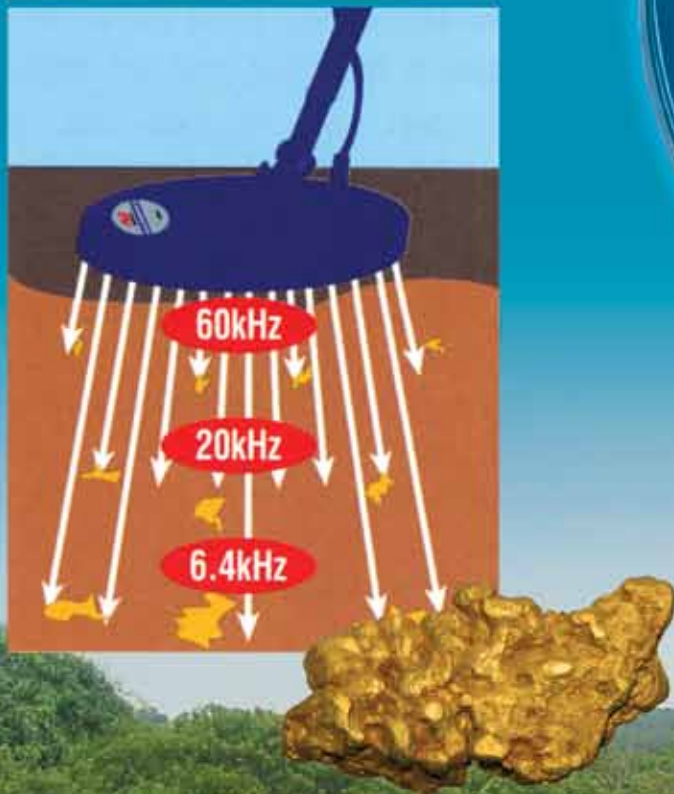

# Triple Frequency VLF Technology

**VLF technology is the traditional transmission frequency of detectors; from 6.4kHz for maximum depth, 20kHz for general detecting and super sensitive 60kHz to find the smallest gold nuggets. Minelab's exclusive triple frequency technology allows you to target different size nuggets at different depths, making it the hottest VLF detector on the market!!**

**ACCU-TRAK™ Ground Tracking gives you more depth!**

# Eureka GOLD™

**THE WORLD'S ONLY VLF DETECTOR TO  
GIVE YOU THE VERSATILITY AND POWER  
OF 3 SWITCHABLE FREQUENCIES...**  
for those who need solid performance  
in a mid-range detector!

## Features

- Exclusive Triple Frequency VLF Operation with Switchable 6.4, 20, or 60kHz
- ACCU-TRAK™ Digital Ground Balancing
- Iron Rejection
- Variable Discrimination Control
- NiMH Rechargeable Battery
- Dual Mounting Position
- 10" Elliptical DD Goldsearch Coil