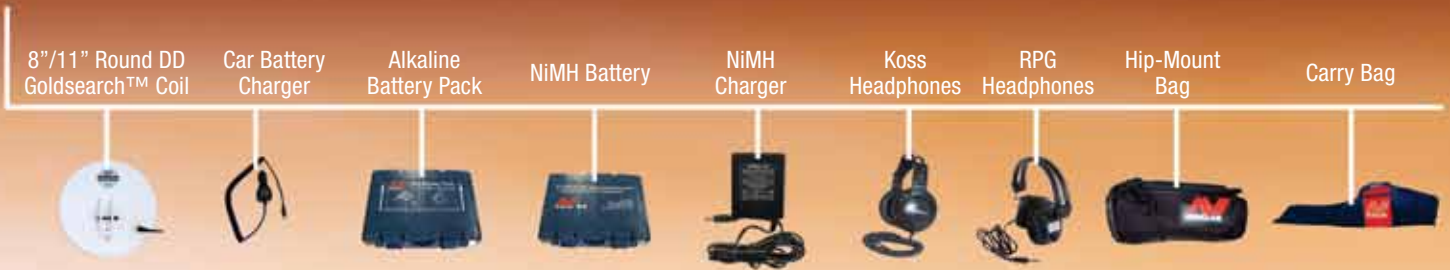

Optional Accessories*

*Standard and Optional accessories listed will vary by region, state, country and model. Please consult with your local Minelab dealer for complete details.

Your Local Dealer is: